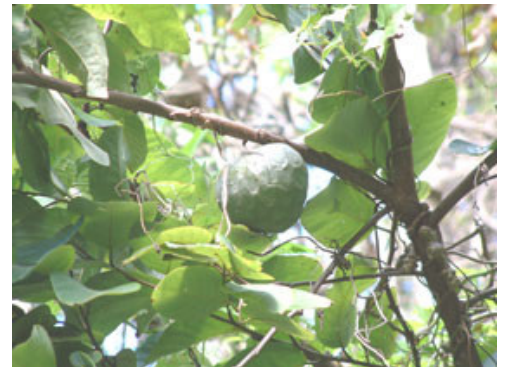

Annona cherimola. Photographer: John Smith-Dodsworth

Annona cherimola. Photographer: John Smith-Dodsworth