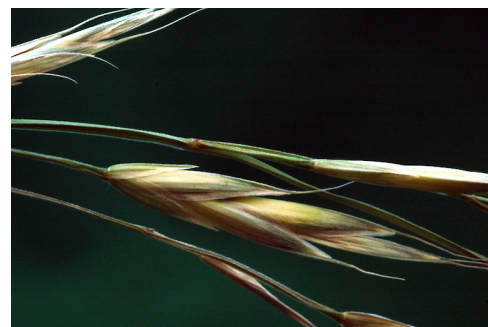

## PDF DATE

22 June 2026

Whareroa, L Taupo; leaf sheath, ligule, lamina base; in base of hedgerow in garden.

Photographer: Colin C. Ogle, Date taken: 13/12/2015, Licence: CC BY-NC.

Whareroa, L Taupo; base of hedgerow in garden. Photographer: Colin C. Ogle, Date taken: 13/12/2015, Licence: CC BY-NC.