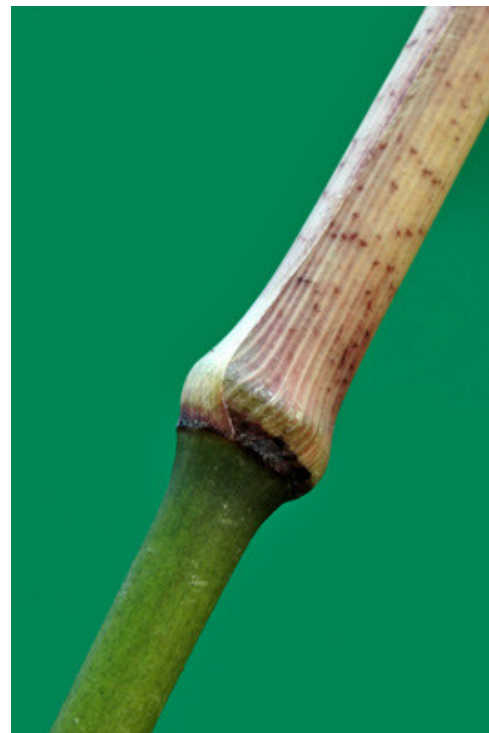

Vascular

STRUCTURAL CLASS

Grasses

SIMILAR TAXA

Culm 3-6 m, dark green; nodes swollen and prominent; internodes obtusely quadrangular in cross section; lower internodes less obviously so.

GENUS

Chimonobambusa

ORIGIN

China

NVS CODE

CHIQUA

MORE INFORMATION

<https://www.nzpcn.org.nz/flora/species/chimonobambusa-quadrangularis/>

/

PDF DATE

25 May 2026

Shoot sheath. Wanganui. Photographer: Colin C. Ogle, Date taken: 21/11/2010, Licence: CC BY-NC.

Shoot tip. Wanganui. Photographer: Colin C. Ogle, Date taken: 21/11/2010, Licence: CC BY-NC.