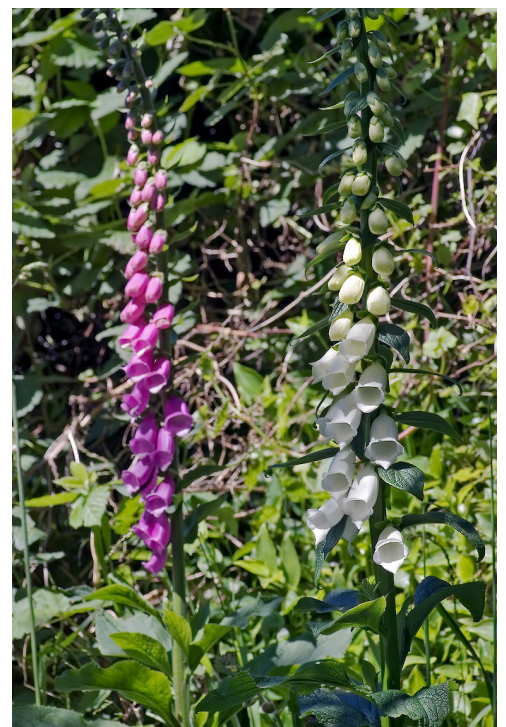

Hutt Valley. Photographer: Jeremy R. Rolfe, Date taken: 03/11/2006, Licence: CC BY.