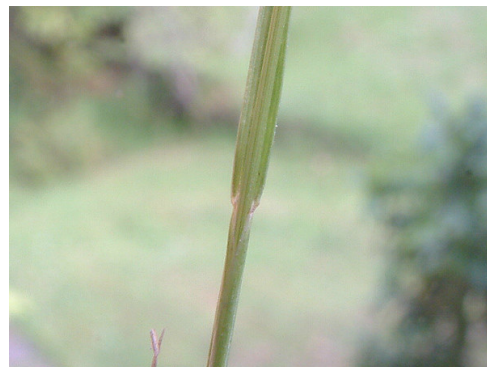

VULBRO

REFERENCES AND FURTHER READING

[Festuca bromoides L. - Biota of NZ \(landcareresearch.co.nz\)](#)

MORE INFORMATION

<https://www.nzpcn.org.nz/flora/species/festuca-bromoides/>

PDF DATE

27 May 2026

Vulpia bromoides (L.) Gray. Photographer: John Smith-Dodsworth, Licence: CC BY-NC.

Vulpia bromoides (L.) Gray. Photographer: John Smith-Dodsworth, Licence: CC BY-NC.