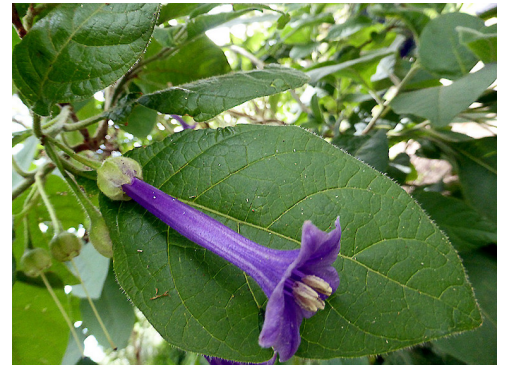

Kowhai Park, Whanganui. Photographer: Colin C. Ogle, Date taken: 27/10/2013, Licence: CC BY-NC.

Kowhai Park, Whanganui. Photographer: Colin C. Ogle, Date taken: 27/10/2013, Licence: CC BY-NC.