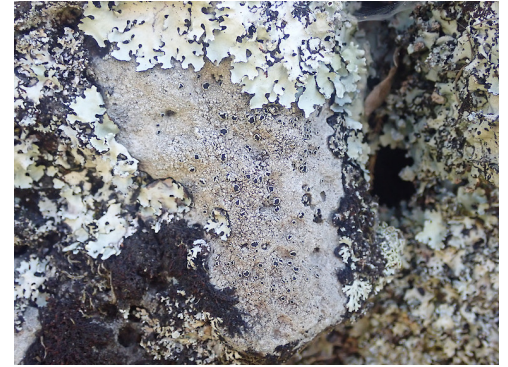

Lichens - Crustose

LICHEN SUBSTRATE

Saxicolous (rock)

SUBSTRATE DETAILS

Saxicolous

GENUS

Lecanora

FAMILY

MORE INFORMATION

<https://www.nzpcn.org.nz/flora/species/lecanora-melacarpella/>

PDF DATE

27 May 2026

Rare lichen on basalt rock wall, Cornwall Park Auckland. Photographer: Marley Ford, Date taken: 03/01/2022, Licence: CC BY.