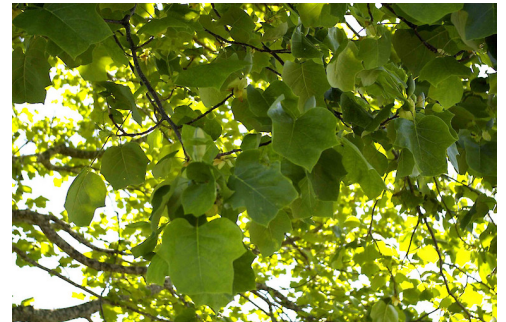

Liriodendron tulipifera. Photographer: John Smith-Dodsworth, Licence: CC BY-NC.

Liriodendron tulipifera. Photographer: John Smith-Dodsworth, Licence: CC BY-NC.