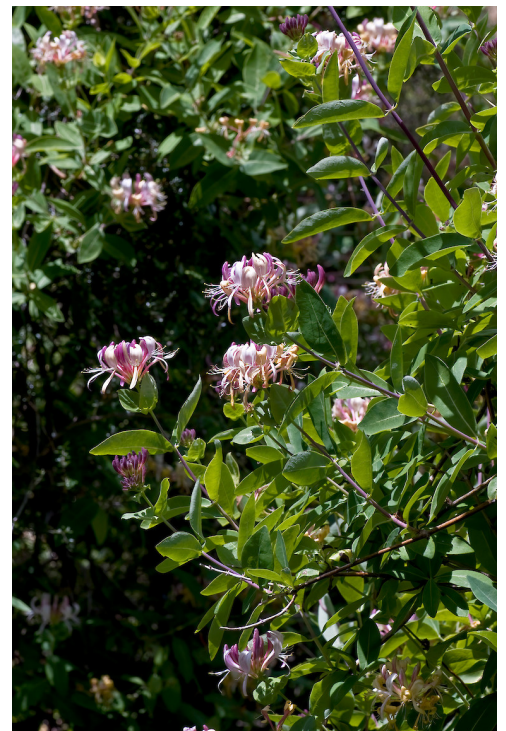

National Park. Photographer: Jeremy R. Rolfe,
Date taken: 17/01/2009, Licence: CC BY.

National Park. Photographer: Jeremy R. Rolfe,
Date taken: 17/01/2009, Licence: CC BY.