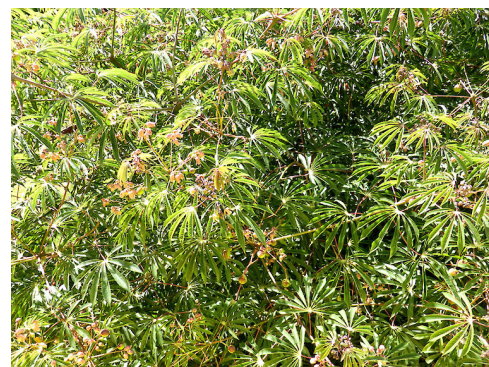

Leaves and roots reportedly poisonous

MORE INFORMATION

<https://www.nzpcn.org.nz/flora/species/manihot-grahamii/>

PDF DATE

25 May 2026

Large shrub with flowers and fruit; planted in garden near Fordell, Whanganui. Photographer: Colin C. Ogle, Date taken: 04/03/2018, Licence: CC BY-NC.

Planted shrub flowering & fruiting; garden near Fordell, Whanganui. Photographer: Colin C. Ogle, Date taken: 04/03/2018, Licence: CC BY-NC.