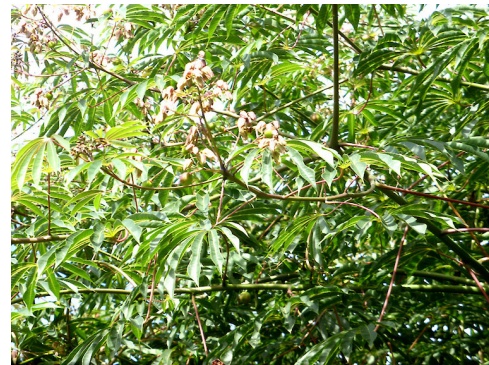

2018

ORIGIN

Brazil, Argentina

TOLERANCES

<https://garden.org/plants/view/163715/Hardy-Tapioca-Manihot-grahamii/>

LIFE CYCLE AND DISPERSAL

First seedlings collected in NZ in March 2018, near Whanganui

POISONOUS PLANT

Leaves and roots reportedly poisonous

MORE INFORMATION

<https://www.nzpcn.org.nz/flora/species/manihot-grahamii/>

PDF DATE

25 May 2026

Large shrub with flowers and fruit; planted in garden near Fordell, Whanganui. Photographer: Colin C. Ogle, Date taken: 04/03/2018, Licence: CC BY-NC.