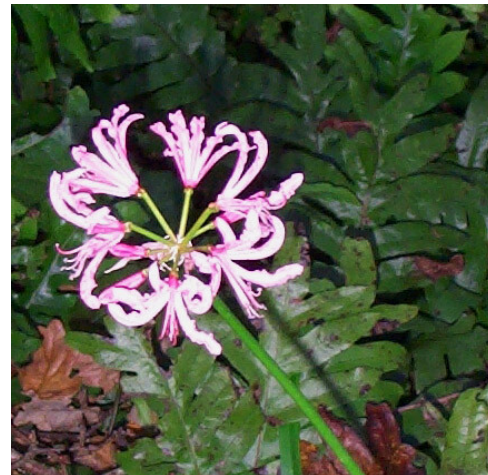

Nerine bowdenii

COMMON NAMES

nerine, Cornish lily, Guernsey lily

BIOSTATUS

Exotic

CONSERVATION STATUS

Not applicable

CATEGORY

Vascular

STRUCTURAL CLASS

Herbs - Monocots

SIMPLIFIED DESCRIPTION

Bulbous plant, summer dormant. Flowers appearing just before leaves. Spread and established as a garden discard

FLOWER COLOURS

Red/Pink, White

GENUS

Nerine

FAMILY

Amaryllidaceae

AUTHORITY

Nerine bowdenii W.Watson

YEAR NATURALISED

2005

ORIGIN

South Africa (establishes from a probable garden discard in NZ)

REASON FOR INTRODUCTION

Ornamental

ATTRIBUTION

Fact sheet prepared by Colin C Ogle, October 2016

MORE INFORMATION

<https://www.nzpcn.org.nz/flora/species/nerine-bowdenii/>

PDF DATE

25 May 2026

Below Great North Road, Whanganui, c. 25 flowering plants over 25 m of bank.

Photographer: Graeme La Cock, Date taken: 16/06/2005, Licence: CC BY-NC.