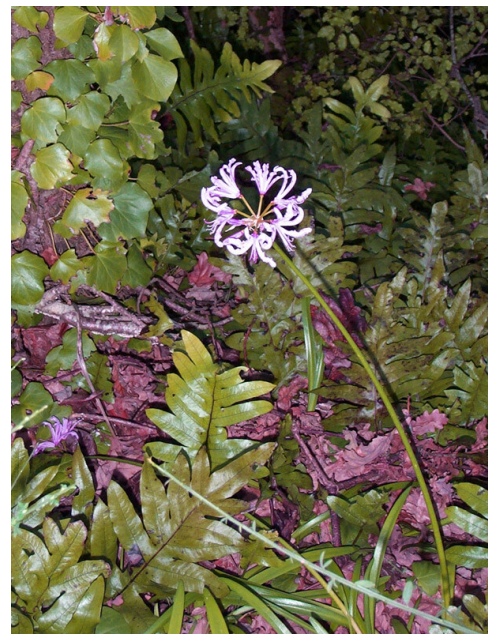

Below Great North Road, Whanganui, c. 25 flowering plants over 25 m of bank.

Photographer: Graeme La Cock, Date taken: 16/06/2005, Licence: CC BY-NC.