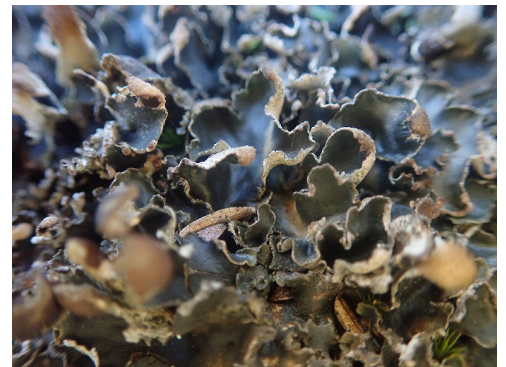

MORE INFORMATION

<https://www.nzpcn.org.nz/flora/species/peltigera-rufescens/>

PDF DATE

27 May 2026

Terricolous in on riverbed, Cape Palliser South Wairarapa. Photographer: Marley Ford, Date taken: 03/07/2022, Licence: CC BY.