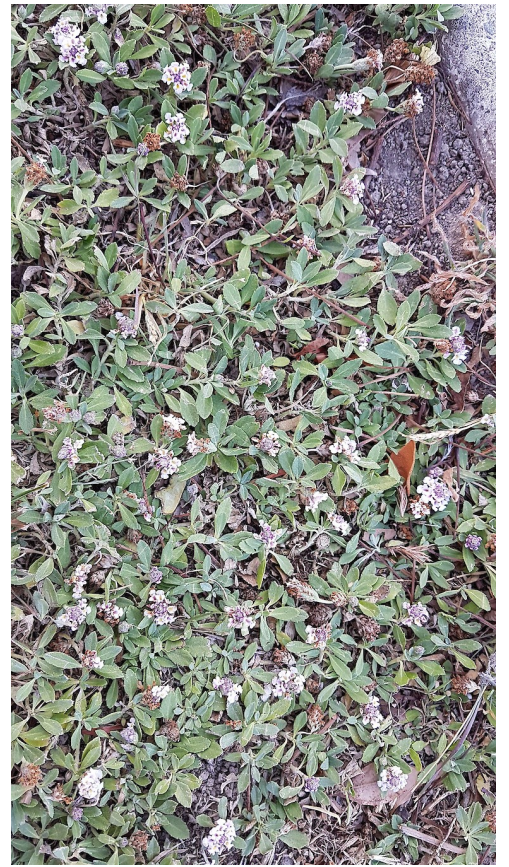

Photographer: Chris Ecroyd, Date taken: 21/01/2019, Licence: CC BY-NC.

Photographer: Chris Ecroyd, Date taken: 21/01/2019, Licence: CC BY-NC.