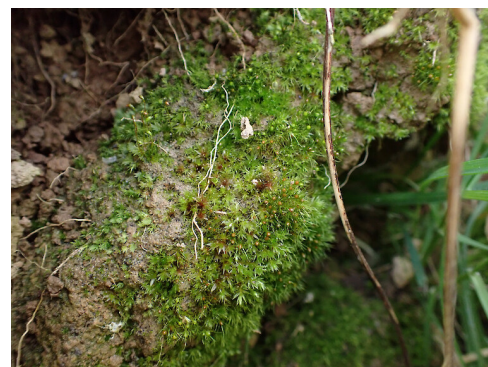

No

ENDEMIC GENUS

No

ENDEMIC FAMILY

No

ETYMOLOGY

subulatum: Awl-shaped

MORE INFORMATION

<https://www.nzpcn.org.nz/flora/species/pleuridium-subulatum/>

PDF DATE

25 May 2026

Small patch noted on exposed ledge of soil in pasture with Fissidens, Tahekeroa, Auckland. Photographer: Marley Ford, Date taken: 30/08/2025, Licence: CC BY-NC.