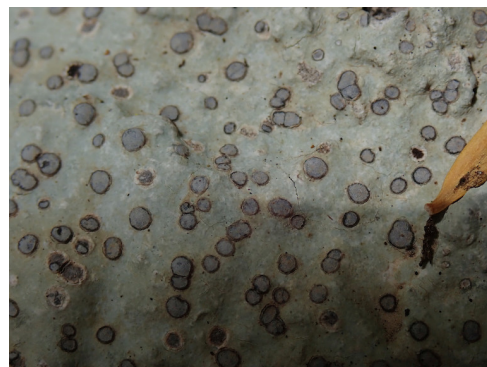

## MORE INFORMATION

<https://www.nzpcn.org.nz/flora/species/porpidia-albocaerulescens/>

## PDF DATE

27 May 2026

On boulder, Kerikeri Falls track, Northland.  
Photographer: Melissa Hutchison, Date taken:  
16/01/2020, Licence: CC BY-NC.

On boulder, Kerikeri Falls track, Northland.  
Photographer: Melissa Hutchison, Date taken:  
16/01/2020, Licence: CC BY-NC.