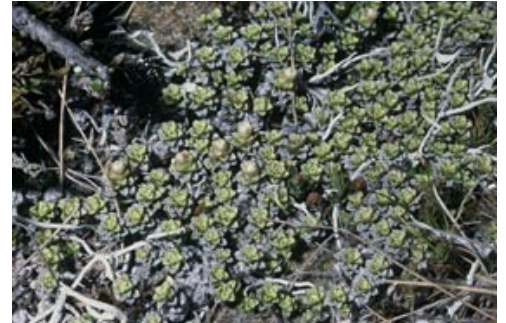

Raoulia parkii

COMMON NAME

celadon mat daisy

SYNONYMS

None

FAMILY

Asteraceae

AUTHORITY

Raoulia parkii Buchanan

FLORA CATEGORY

Vascular – Native

ENDEMIC TAXON

Yes

ENDEMIC GENUS

Yes

ENDEMIC FAMILY

No

STRUCTURAL CLASS

Herbs - Dicotyledonous composites

NVS CODE

RAOPAR

CHROMOSOME NUMBER

2n = 84

CURRENT CONSERVATION STATUS

2018 | At Risk – Declining

PREVIOUS CONSERVATION STATUSES

2012 | Not Threatened

2009 | Not Threatened | Qualifiers: EF

2004 | Not Threatened

DISTRIBUTION

South Island: east of the main divide.

HABITAT

Upland to subalpine open places, rocky ground, in grassland and fellfield.

FEATURES

Small daisy with creeping stems, forming tight to open mats. Branchlets erect. Leaves broad, 3-5mm long, 2mm wide, angled at midrib, spreading to recurved at tips and closely overlapping. Flower heads small, 4-7mm across. Plant covered with layers of pale-yellow to yellow-green hair (except near base), giving overall pale green appearance.

SIMILAR TAXA

Raoulia subsericea, *R. hookeri*. *Raoulia parkii* has distinctive pale green colour and leaves which are broader, firmer and more closely overlapping than *R. subsericea*. *R. subsericea* is brighter green, while *R. hookeri* is grey.

FLOWERING

No information

Old Man Range. Photographer: John Smith-Dodsworth