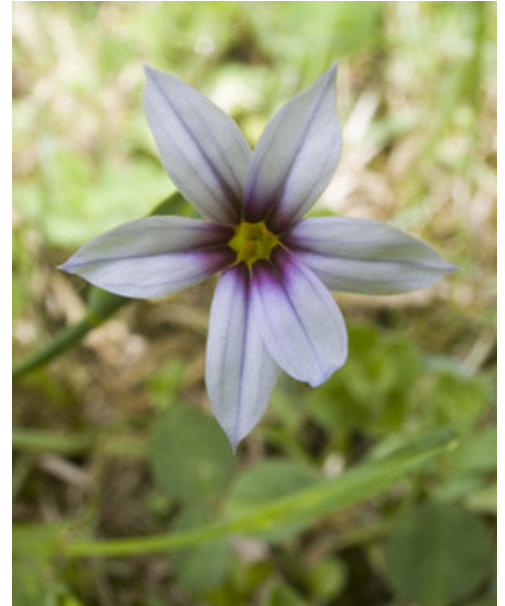

Sisyrinchium rosulatum

COMMON NAMES

Annual blue-eyed grass

BIOSTATUS

Exotic

CONSERVATION STATUS

Not applicable

CATEGORY

S. America

ETYMOLOGY

rosulatum: Rosetted

MORE INFORMATION

<https://www.nzpcn.org.nz/flora/species/sisyrinchium-rosulatum/>

PDF DATE

25 May 2026

Stokes Valley. Dec 2005. Photographer: Jeremy R. Rolfe, Licence: CC BY.

Sisyrinchium "blue". Photographer: John Smith-Dodsworth, Licence: CC BY-NC.