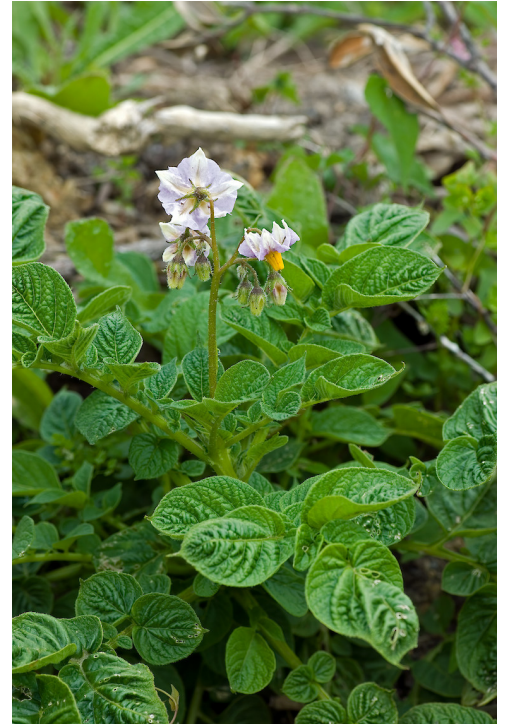

NVS CODE

SOLTUB

MORE INFORMATION

<https://www.nzpcn.org.nz/flora/species/solanum-tuberosum/>

PDF DATE

25 May 2026

Garden discard. Silverstream, Upper Hutt.
Photographer: Jeremy R. Rolfe, Date taken:
07/01/2007, Licence: CC BY.