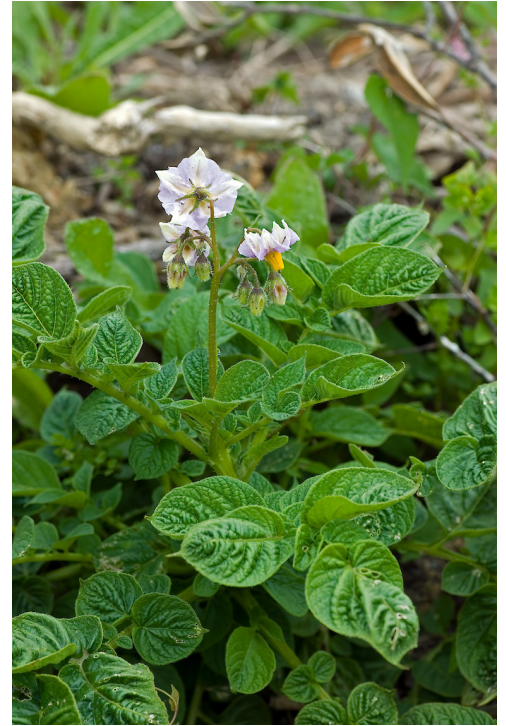

Solanum tuberosum

COMMON NAME

potato

FAMILY

Solanaceae

AUTHORITY

Solanum tuberosum L.

FLORA CATEGORY

Vascular – Exotic

STRUCTURAL CLASS

Herbs - Dicotyledons other than Composites

NVS CODE

SOLTUB

FLOWER COLOURS

Violet/Purple, White

YEAR NATURALISED

1853

ORIGIN

Andes

ETYMOLOGY

solanum: Derivation uncertain - possibly from the Latin word sol, meaning "sun," referring to its status as a plant of the sun. Another possibility is that the root was solare, meaning "to soothe," or solamen, meaning "a comfort," which would refer to the soothing effects of the plant upon ingestion.

MORE INFORMATION

<https://www.nzpcn.org.nz/flora/species/solanum-tuberosum/>

Garden discard. Silverstream, Upper Hutt.
Photographer: Jeremy Rolfe