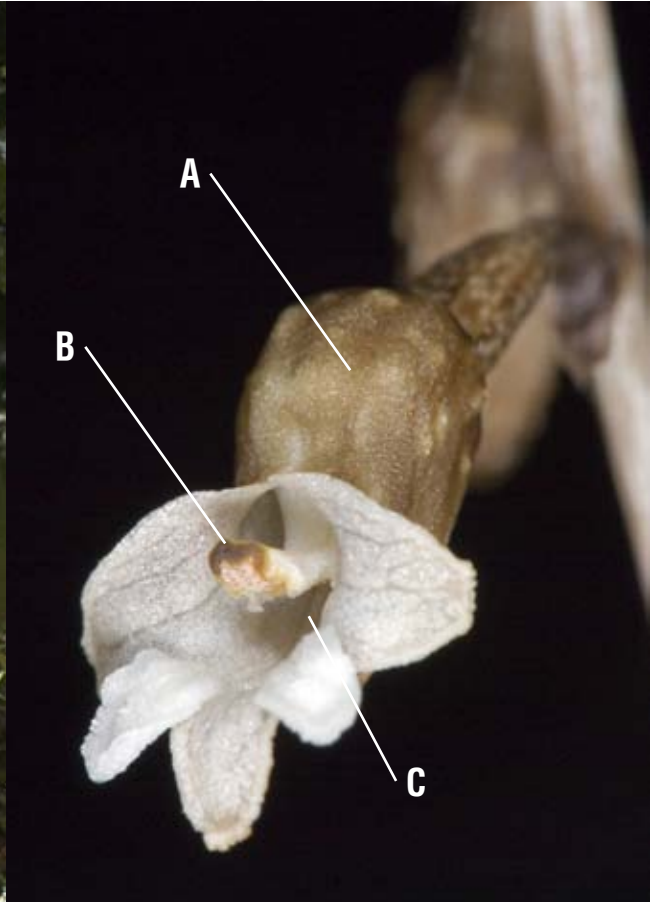

Identification key

- | | | |
|----|---|---|
| 1a | Flowering stems >30 cm tall; flowers usually >10 per stem; perianth >15 mm long | 2 |
| 1b | Flowering stems <30 cm tall; flowers <10 per stem; perianth <12 mm long | <i>Gastrodia minor</i> |
| 2a | Perianth tuberculate | 3 |
| 2b | Perianth smooth, pale; labellum apex yellow | <i>Gastrodia</i> aff. <i>sesamoides</i> |
| 3a | Labellum apex yellow | <i>Gastrodia</i> "long column" |
| 3b | Labellum apex brown-black | 4 |
| 4a | Column much shorter than labellum, not visible in intact flower | <i>Gastrodia cunninghamii</i> |
| 4b | Column ± length of labellum, apex usually visible in intact flower | <i>Gastrodia</i> "long column black" |

Gastrodia minor

This species is very distinctive, being smaller and having fewer flowers than other gastrodias.

Gastrodia* aff. *sesamoides

A: perianth smooth; B: labellum apex yellow; C: column long, apex visible.

***Gastrodia* “long column” (possibly an aggregate of several related entities)**

A: perianth tuberculate; B: labellum apex yellow; C: column long, apex visible.

Photo: Ian St. George

Gastrodia cunninghamii

A: perianth tuberculate; B: labellum apex brown or black. C: column short, apex not visible.

***Gastrodia* “long column black”**

A: perianth tuberculate; B: labellum apex black; C: column long, apex visible.