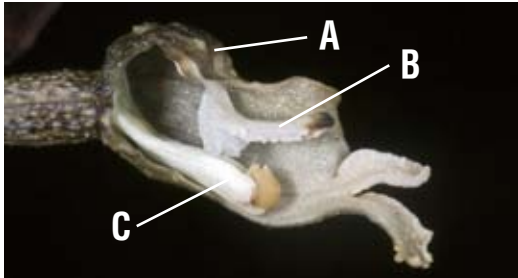

Guide to New Zealand *Gastrodia* (Orchidaceae)

Jeremy Rolfe jrrolfe@actrix.co.nz January 2010

Anatomy of a *Gastrodia* flower

Significant identification features are the texture of the perianth (is it tuberculate (warty) or smooth?), the apex of the labellum (is it yellow or brown to black?), and the length of the column (is it very short and therefore not visible, or is it long and its apex visible below the apex of the labellum?).

A: Perianth (petals and sepals collectively, which in *Gastrodia* are fused into a tube)
 B: Labellum
 C: Column

Photo shows *Gastrodia* "long column black" with half the perianth removed to expose the labellum and column.

Identification key

- | | | |
|----|---|---|
| 1a | Flowering stems >30 cm tall; flowers usually >10 per stem; perianth >15 mm long | 2 |
| 1b | Flowering stems <30 cm tall; flowers <10 per stem; perianth <12 mm long | <i>Gastrodia minor</i> |
| 2a | Perianth tuberculate | 3 |
| 2b | Perianth smooth, pale; labellum apex yellow | <i>Gastrodia</i> aff. <i>sesamoides</i> |
| 3a | Labellum apex yellow | <i>Gastrodia</i> "long column" |
| 3b | Labellum apex brown-black | 4 |
| 4a | Column much shorter than labellum, not visible in intact flower | <i>Gastrodia cunninghamii</i> |
| 4b | Column ± length of labellum, apex usually visible in intact flower | <i>Gastrodia</i> "long column black" |

***Gastrodia* “long column” (possibly an aggregate of several related entities)**

A: perianth tuberculate; B: labellum apex yellow; C: column long, apex visible.

Photo: Ian St. George

Gastrodia cunninghamii