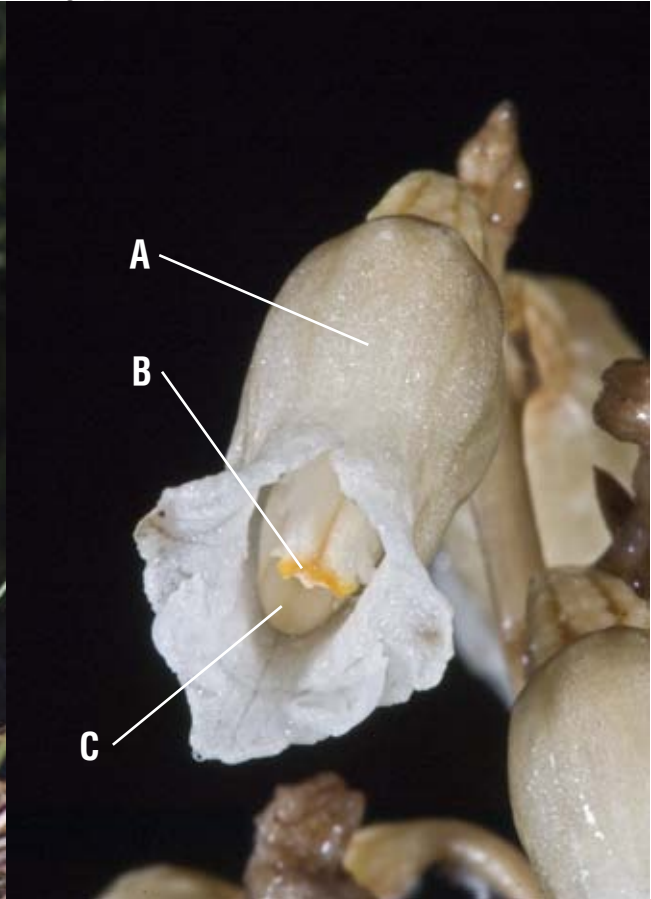

A: Perianth (petals and sepals collectively, which in *Gastrodia* are fused into a tube)
 B: Labellum
 C: Column

Photo shows *Gastrodia* "long column black" with half the perianth removed to expose the labellum and column.

Identification key

- | | | |
|----|---|---|
| 1a | Flowering stems >30 cm tall; flowers usually >10 per stem; perianth >15 mm long | 2 |
| 1b | Flowering stems <30 cm tall; flowers <10 per stem; perianth <12 mm long | <i>Gastrodia minor</i> |
| 2a | Perianth tuberculate | 3 |
| 2b | Perianth smooth, pale; labellum apex yellow | <i>Gastrodia</i> aff. <i>sesamoides</i> |
| 3a | Labellum apex yellow | <i>Gastrodia</i> "long column" |
| 3b | Labellum apex brown-black | 4 |
| 4a | Column much shorter than labellum, not visible in intact flower | <i>Gastrodia cunninghamii</i> |
| 4b | Column ± length of labellum, apex usually visible in intact flower | <i>Gastrodia</i> "long column black" |

Gastrodia minor

This species is very distinctive, being smaller and having fewer flowers than other gastrodias.

Gastrodia* aff. *sesamoides

A: perianth smooth; B: labellum apex yellow; C: column long, apex visible.

***Gastrodia* “long column” (possibly an aggregate of several related entities)**

A: perianth tuberculate; B: labellum apex yellow; C: column long, apex visible.

Photo: Ian St. George

Gastrodia cunninghamii