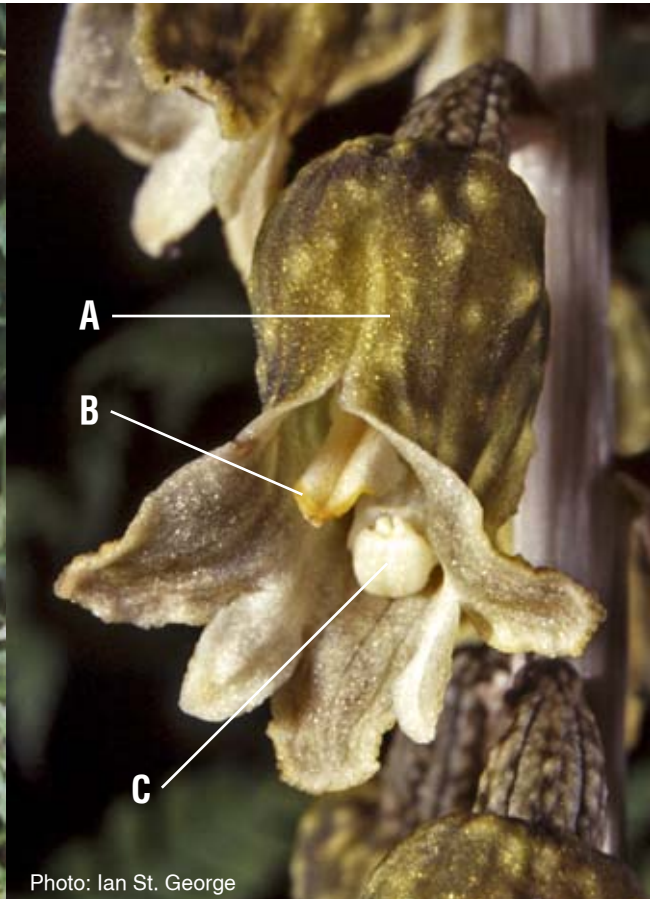

Identification key

- | | | |
|----|---|---|
| 1a | Flowering stems >30 cm tall; flowers usually >10 per stem; perianth >15 mm long | 2 |
| 1b | Flowering stems <30 cm tall; flowers <10 per stem; perianth <12 mm long | <i>Gastrodia minor</i> |
| 2a | Perianth tuberculate | 3 |
| 2b | Perianth smooth, pale; labellum apex yellow | <i>Gastrodia</i> aff. <i>sesamoides</i> |
| 3a | Labellum apex yellow | <i>Gastrodia</i> "long column" |
| 3b | Labellum apex brown-black | 4 |
| 4a | Column much shorter than labellum, not visible in intact flower | <i>Gastrodia cunninghamii</i> |
| 4b | Column ± length of labellum, apex usually visible in intact flower | <i>Gastrodia</i> "long column black" |

Gastrodia minor

This species is very distinctive, being smaller and having fewer flowers than other gastrodias.

Gastrodia* aff. *sesamoides

A: perianth smooth; B: labellum apex yellow; C: column long, apex visible.

***Gastrodia* “long column” (possibly an aggregate of several related entities)**

A: perianth tuberculate; B: labellum apex yellow; C: column long, apex visible.

Photo: Ian St. George

Gastrodia cunninghamii

A: perianth tuberculate; B: labellum apex brown or black. C: column short, apex not visible.

***Gastrodia* “long column black”**

A: perianth tuberculate; B: labellum apex black; C: column long, apex visible.