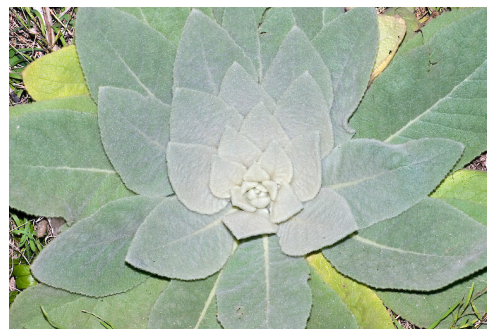

Lower Hutt. Photographer: Jeremy R. Rolfe, Date taken: 24/02/2013, Licence: CC BY.

Te Awa Kairangi / Hutt River. Photographer: Jeremy R. Rolfe, Date taken: 21/04/2006, Licence: CC BY.