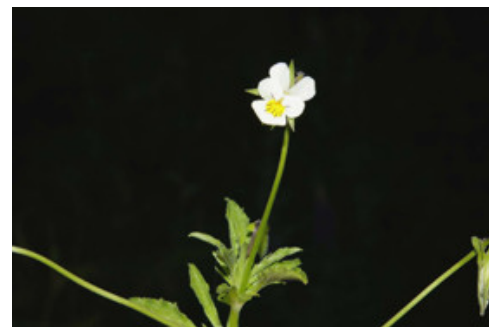

Gardens, fields, waste land, railway ballasts and roadsides.

FLOWER COLOURS

White, Yellow

YEAR NATURALISED

1875

ORIGIN

Europe, Caucasia, Siberia

ETYMOLOGY

arvensis: Growing in arable fields

MORE INFORMATION

<https://www.nzpcn.org.nz/flora/species/viola-arvensis/>

PDF DATE

17 September 2024

Viola arvensis. Photographer: John Smith-Dodsworth, Licence: CC BY-NC.