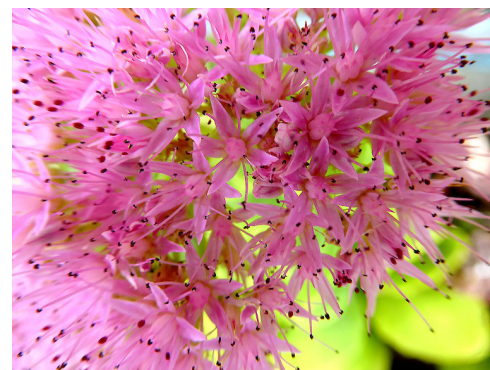

MORE INFORMATION

<https://www.nzpcn.org.nz/flora/species/hylotelephium-spectabile/>

PDF DATE

17 September 2024

Cultivated plant in flower. Photographer: Colin C. Ogle, Date taken: 12/03/2022, Licence: CC BY-NC.

Cultivated plant. Photographer: Colin C. Ogle, Date taken: 12/03/2022, Licence: CC BY-NC.