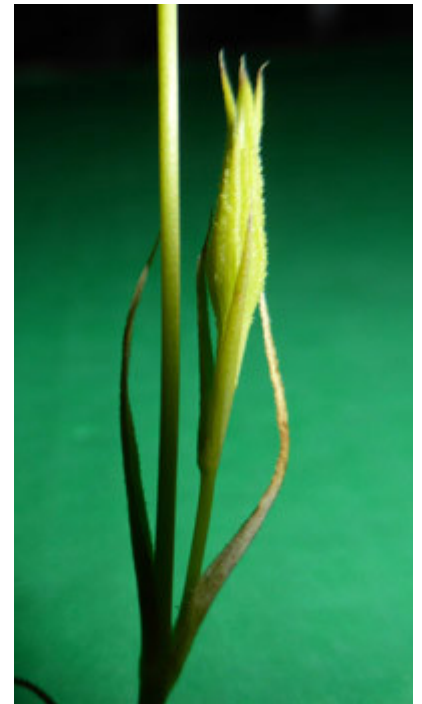

Herbs - Dicotyledons other than Composites

CONSERVATION STATUS

Not applicable

FLOWER COLOURS

Red/Pink, White

YEAR NATURALISED

1958

ORIGIN

S.W. Europe to Italy

MORE INFORMATION

<https://www.nzpcn.org.nz/flora/species/silene-coeli-rosa/>

Green waste dump, Patea beach; self-established. Photographer: Colin C. Ogle, Date taken: 24/11/2018, Licence: CC BY-NC.