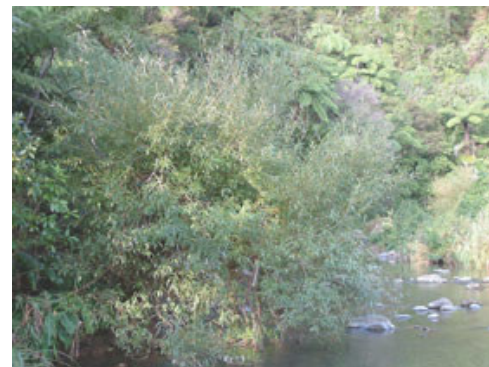

Salix alba var. vitellina. Photographer: John Smith-Dodsworth, Licence: CC BY-NC.

Salix alba var. vitellina. Photographer: John Smith-Dodsworth, Licence: CC BY-NC.