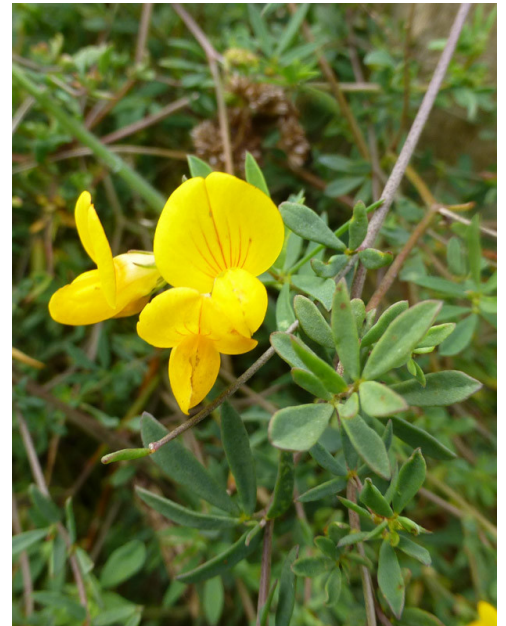

Yellow

YEAR NATURALISED

1957

ORIGIN

Europe, Asia Minor, W. Asia, N. Africa

MORE INFORMATION

<https://www.nzpcn.org.nz/flora/species/lotus-tenuis/>

Koitiata dunes, Turakina, Rangitikei.
Photographer: Colin C. Ogle, Date taken:
30/03/2013, Licence: CC BY-NC.