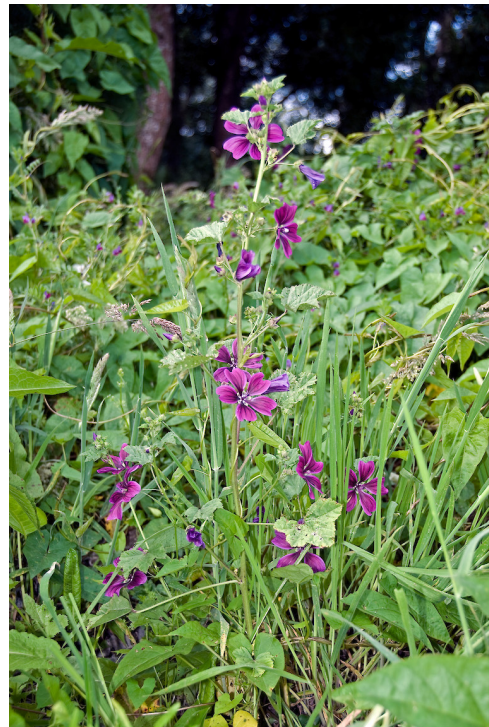

Europe, N. Africa, S.W. Asia

NVS CODE

MALSYL

MORE INFORMATION

<https://www.nzpcn.org.nz/flora/species/malva-sylvestris/>

PDF DATE

27 May 2026

Dark-flowered form. Silverstream, Upper Hutt.
Photographer: Jeremy R. Rolfe, Date taken:
29/12/2006, Licence: CC BY.