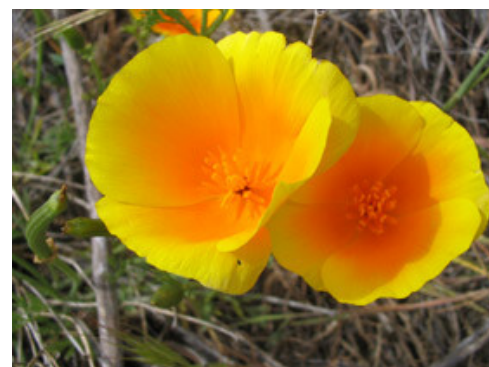

eschscholzia: Named after the Baltic German botanist Johann Friedrich von Eschscholtz (1793-1831).

californica: Of California

ENVIRONMENTAL WEED (2024)

This plant is named in a list of 386 environmental weeds in New Zealand 2024 prepared by DOC. 759 candidate species were considered for inclusion on this new comprehensive list of environmental weeds in New Zealand. The species considered were drawn from published lists of weed species, lists of plants that must be reported or managed by law if observed, existing national and regional programmes and agreements for pest management, and species already managed by the Department of Conservation (DOC). Candidate species were then assessed to see if they were fully naturalised and whether they have more than minor impacts in natural ecosystems. Read the full report [here](#).

NVS CODE

ESCCAL

MORE INFORMATION

<https://www.nzpcn.org.nz/flora/species/eschscholzia-californica/>

PDF DATE

27 May 2026

Bannockburn sluicings. Photographer: John Barkla, Date taken: 01/11/2012, Licence: CC BY.