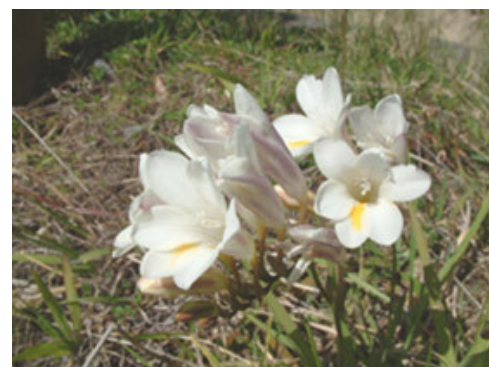

This has long been known, incorrectly, as *Freesia refracta* in New Zealand. The common wild Freesia in NZ may be *F. leichtlinii* subsp. *alba*

FLOWER COLOURS

White, Yellow, Lavender

PROPAGATION TECHNIQUE

MORE INFORMATION

<https://www.nzpcn.org.nz/flora/species/freesia-leichtlinii/>

PDF DATE

17 September 2024

Freesia. Photographer: John Smith-Dodsworth, Licence: CC BY-NC.

Freesia. Photographer: John Smith-Dodsworth, Licence: CC BY-NC.