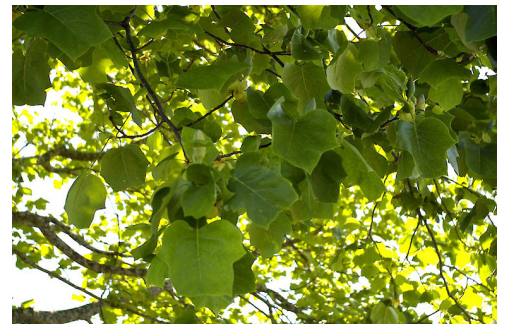

Liriodendron tulipifera. Photographer: John Smith-Dodsworth, Licence: CC BY-NC.

Liriodendron tulipifera. Photographer: John Smith-Dodsworth, Licence: CC BY-NC.