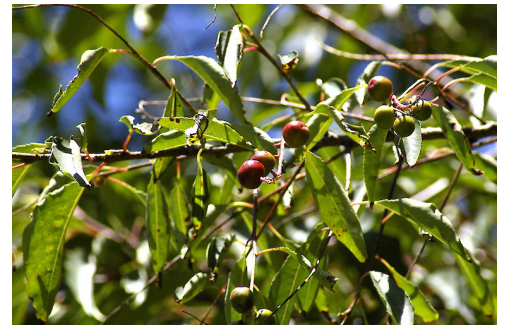

MORE INFORMATION

<https://www.nzpcn.org.nz/flora/species/prunus-serotina/>

Whakatane Stream, Taupo. Photographer: Matt Renner, Licence: CC BY-NC.

In cultivation. Photographer: John Smith-Dodsworth, Licence: CC BY-NC.