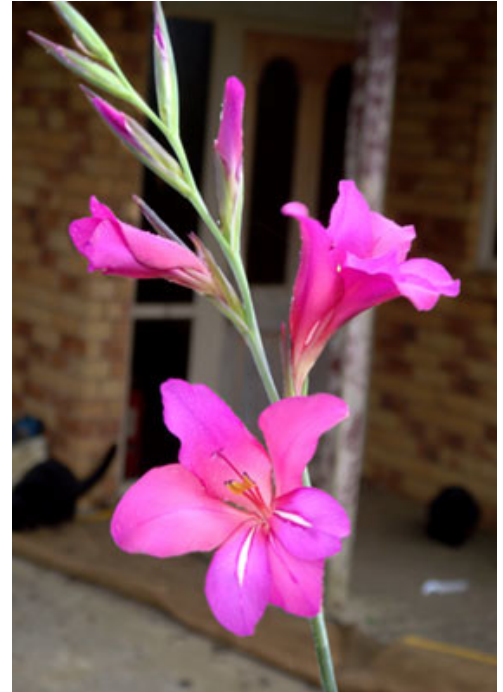

Gladiolus communis subsp. byzantinus

FAMILY
Iridaceae

AUTHORITY
Gladiolus communis subsp. byzantinus (Miller) A.P.Ham.

FLORA CATEGORY
Vascular – Exotic

STRUCTURAL CLASS
Herbs - Monocots

CONSERVATION STATUS
Not applicable

FLOWER COLOURS
Red/Pink

ETYMOLOGY
gladiolus: From the Latin gladiolus 'short sword' which the leaf shape resembles.

Reason For Introduction
Horticultural

MORE INFORMATION
<https://www.nzpcn.org.nz/flora/species/gladiolus-communis-subsp-byzantinus/>