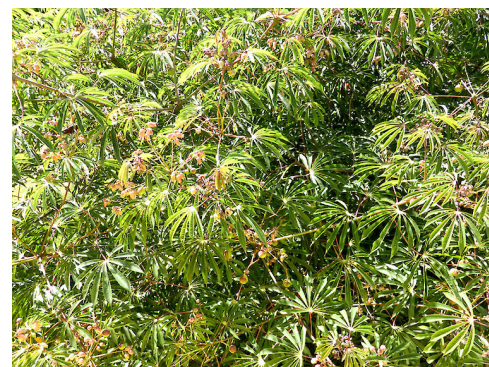

<https://garden.org/plants/view/163715/Hardy-Tapioca-Manihot-grahamii/>

POISONOUS PLANT

Leaves and roots reportedly poisonous

MORE INFORMATION

<https://www.nzpcn.org.nz/flora/species/manihot-grahamii/>

PDF DATE

17 September 2024

Large shrub with flowers and fruit; planted in garden near Fordell, Whanganui. Photographer: Colin C. Ogle, Date taken: 04/03/2018, Licence: CC BY-NC.

Planted shrub flowering & fruiting; garden near Fordell, Whanganui. Photographer: Colin C. Ogle, Date taken: 04/03/2018, Licence: CC BY-NC.